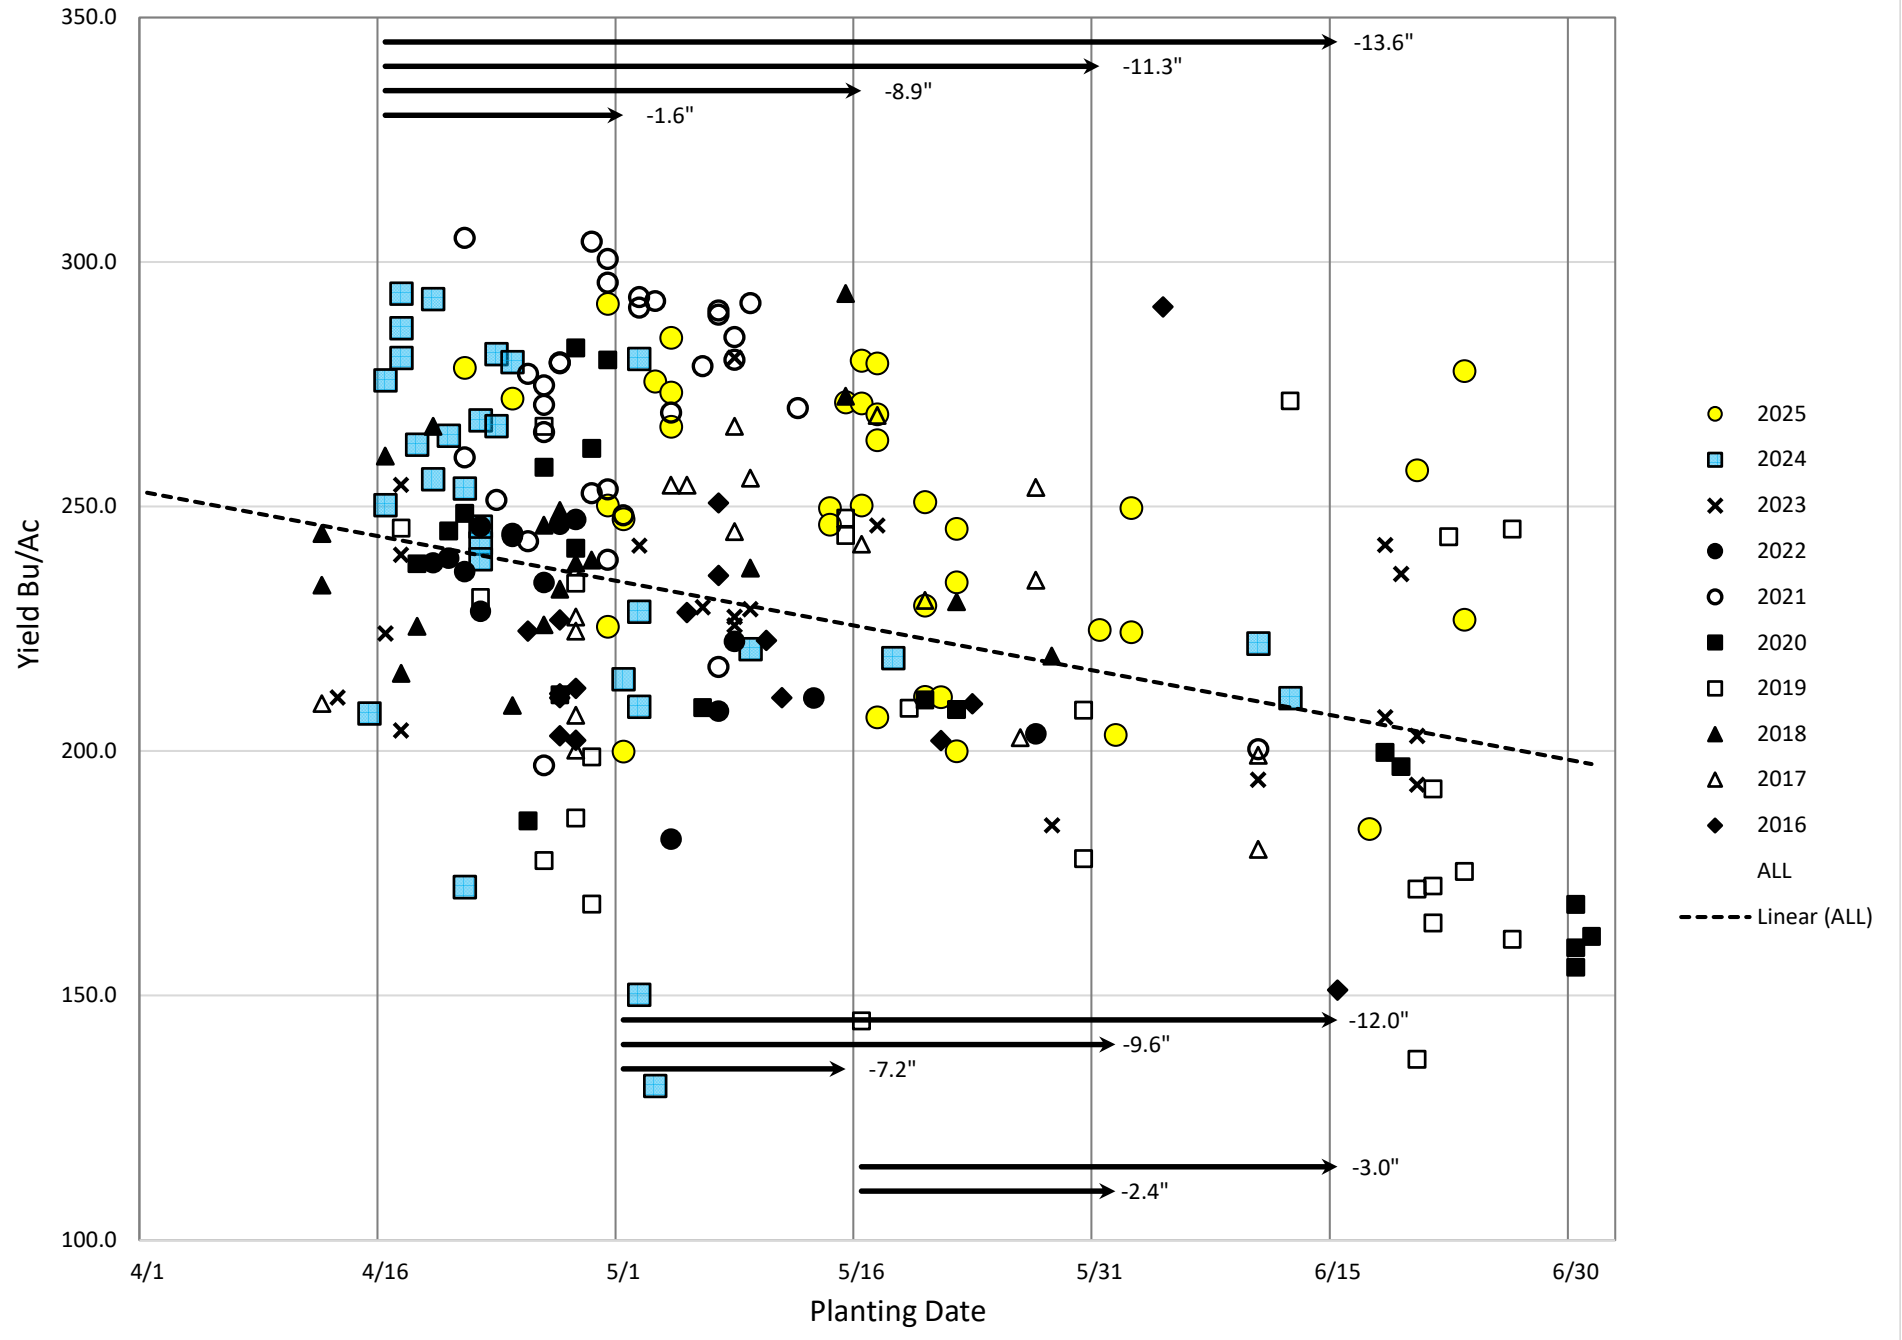

All Farms Corn Yield Bu/Ac by Planting Date 2016-2025

All Farms Corn Yield Bu/Ac-In of Irrigation by Planting Date 2016-2025